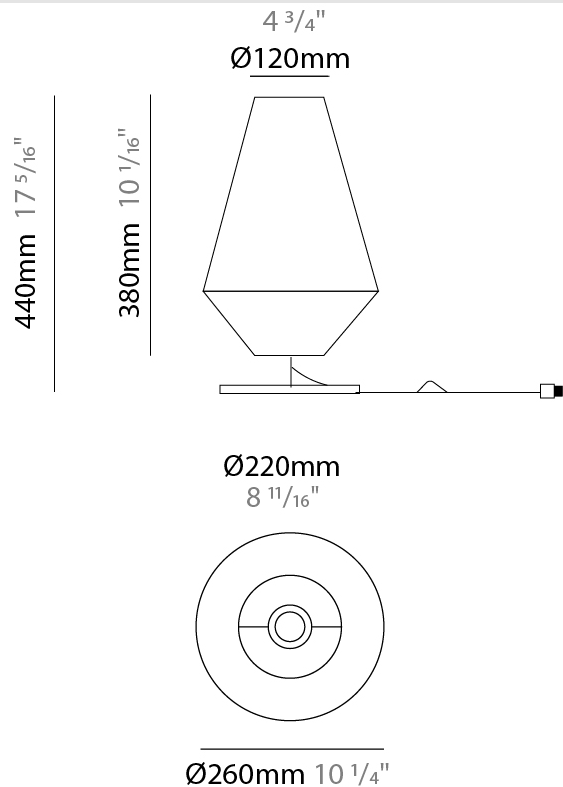

PROJECT	_____
TYPE	_____
SPECIFIER	_____
QUANTITY	_____
DATE	_____

UKELELE PORTABLE

D114015-

base number   Finish
Options

1. To build a product code in our configurator select the specify button on the base model # product page
2. To build a manual product code on this datasheet choose from the options listed below in blue font and add the suffix to the base model #

GENERAL

Series: Ukelele
Brand: Ole
Division: Design
Mounting Type: Portable
Mounting Location: Table
Subcategory: Ambient

PHYSICAL

Shape: Cone
Diameter (mm): 260
Diameter (in): 10 1/4
Height (mm): 440
Height (in): 17 5/16
Light Distribution: Direct
Weight (kg): 2
Weight (lbs): 4.4
Diffuser: Cord Shade - Beige/Black/Blue/Brown/Dark Green/Green/Gray/Lithium/Maroon/Marsala/Red/Silver/Stone/White
Fixture Finish: BEI / BLK / BLU / COG / DGN / GRY / MRN / MOC / MUS / OLV / SIL / STN / TER / WHI
Holder Finish: Granulated White
Fixture Material: Fabric Cord / Metal
Upon Request: Other fabric cord colors available upon request (see downloadable finish chart)

ELECTRICAL

Number of Lamps: 1
Lamp Type: LED Retrofit
Lamp Shape: A19
Bulb Included: Bulb Not Included
Max. Wattage Per Lamp (W): 15
Lamp Base: E26
Input Voltage (V): 120
Upon Request: 277Vac / GU24

LED

OPTICAL

RATINGS AND CERTIFICATIONS

Certified By: Certified for North American Standards
IP rating: IP20